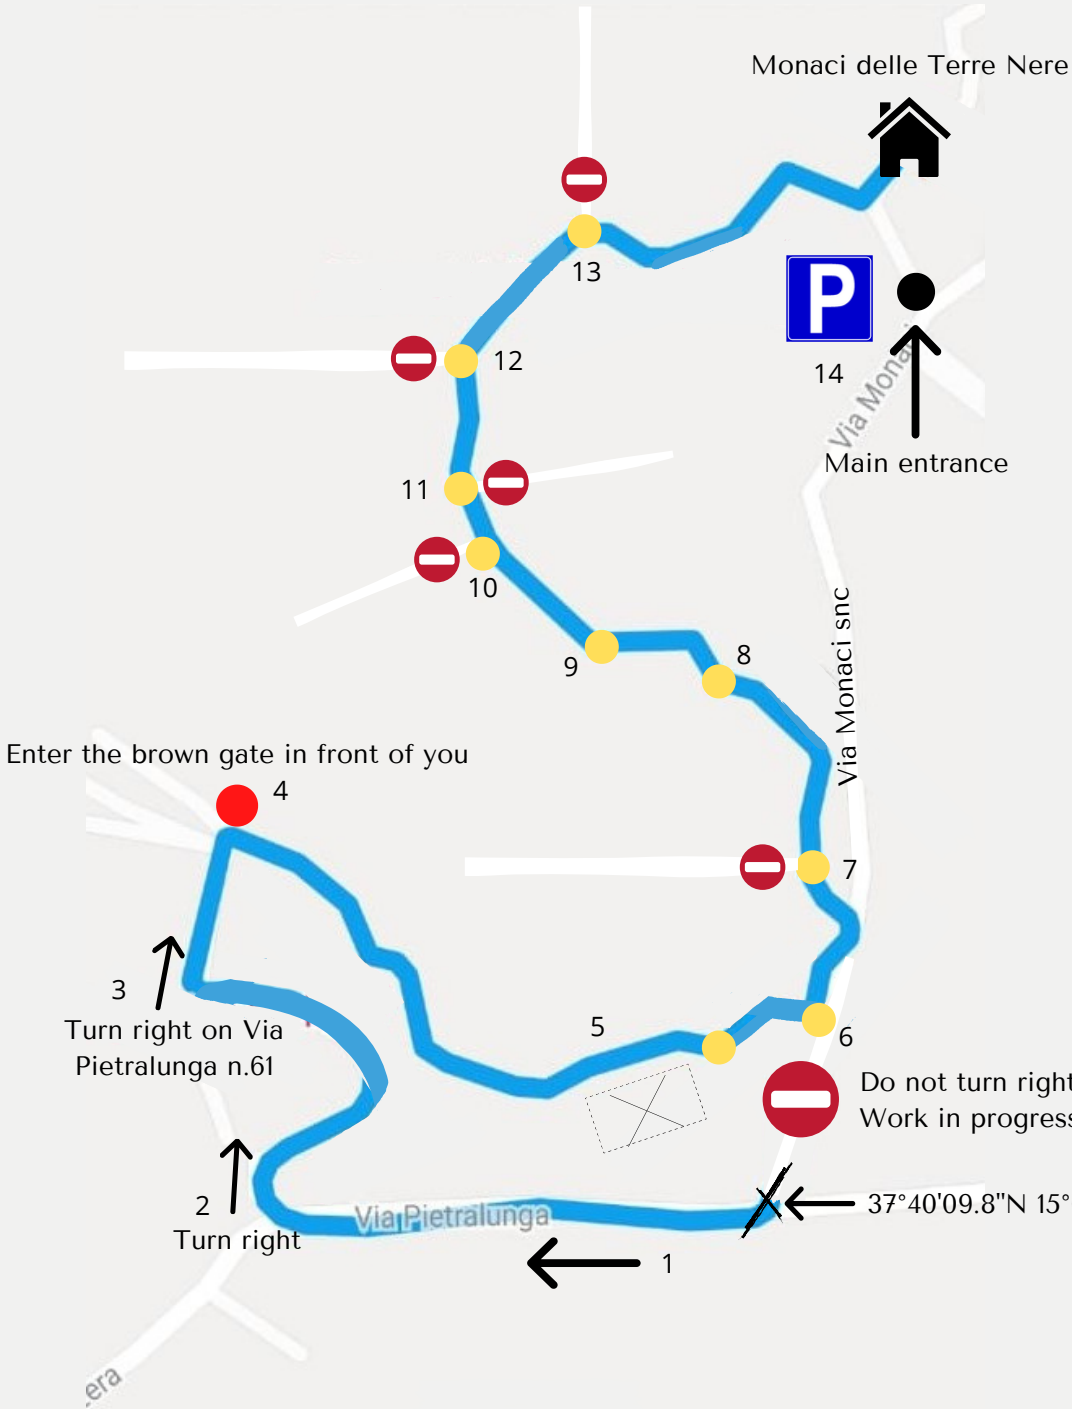

Monaci delle Terre Nere

- Main entrance, Via Monaci snc
- Temporary Entrance, Via Pietralunga 61

Road Directions:

1. Go straight on Via Pietralunga. Via Monaci will be closed from 7 am to 5.30 pm
2. Turn right to stay on Via Pietralunga
3. Turn right on Via Pietralunga and go straight to the brown gate in front of you
4. After the gate turn immediately right (U-turn)
5. Continue along the road and keep the pink house on your right
- 6-13. Follow the blue path showed on the map. Several "Monaci delle Terre Nere" signs are placed along the way (yellow steps).
14. You reached our parking.
Please call our staff(+39 331 1365016) for assistance

Do not turn right to the main entrance from 7 am to 5.30 pm Work in progress

Please contact us on + 39 331 1365016 for any assistance.